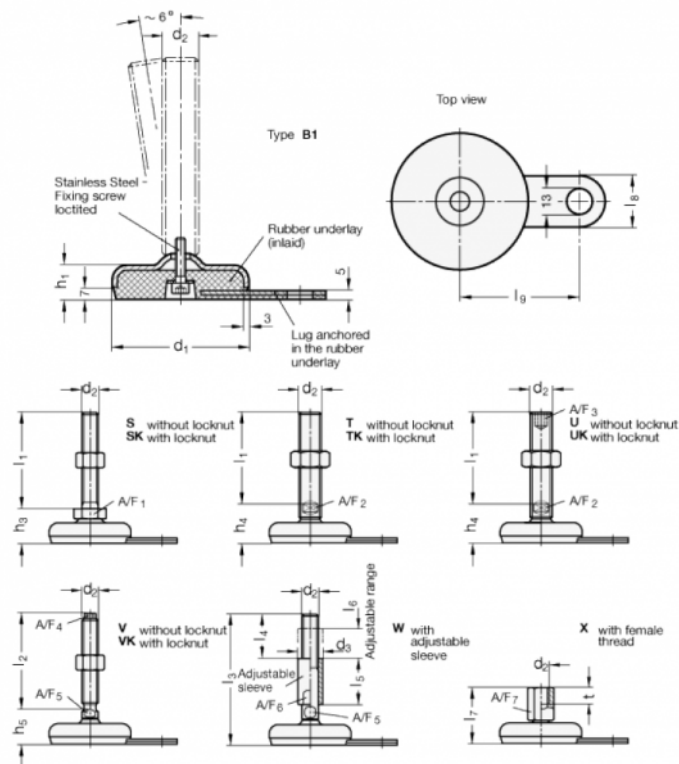

Article number: 203380M20125B1TK
 Description: E+G levelling foot
 GN 33-80-M20-125-B1-TK, Stainless steel
 Note: TK With nut, Wrench flat at the bottom

Measures

- A/F2 = 15
- d1 = 80
- d2 = M20
- h1 = 20
- h4 = 35
- l1 = 125
- l8 = 30
- l9 = 70